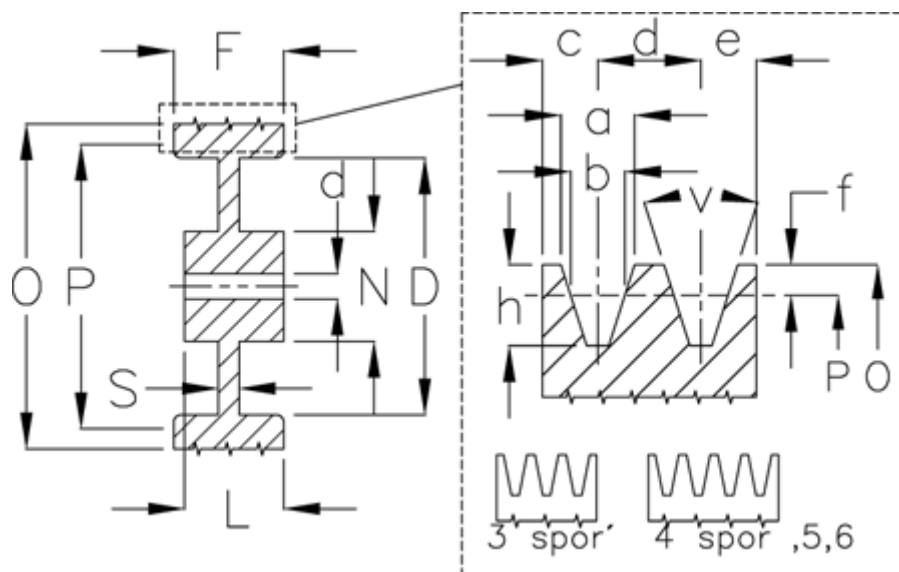

Article number: 60410225006

Description: V-belt pulley, no bore C 250/6

Measures

D	= 193	S	= 50
d	= 25	Type	= C
F	= 161.5		
L	= 100		
N	= 102		
Number of ribs	= 6		
O	= 259.6		
P	= 250		